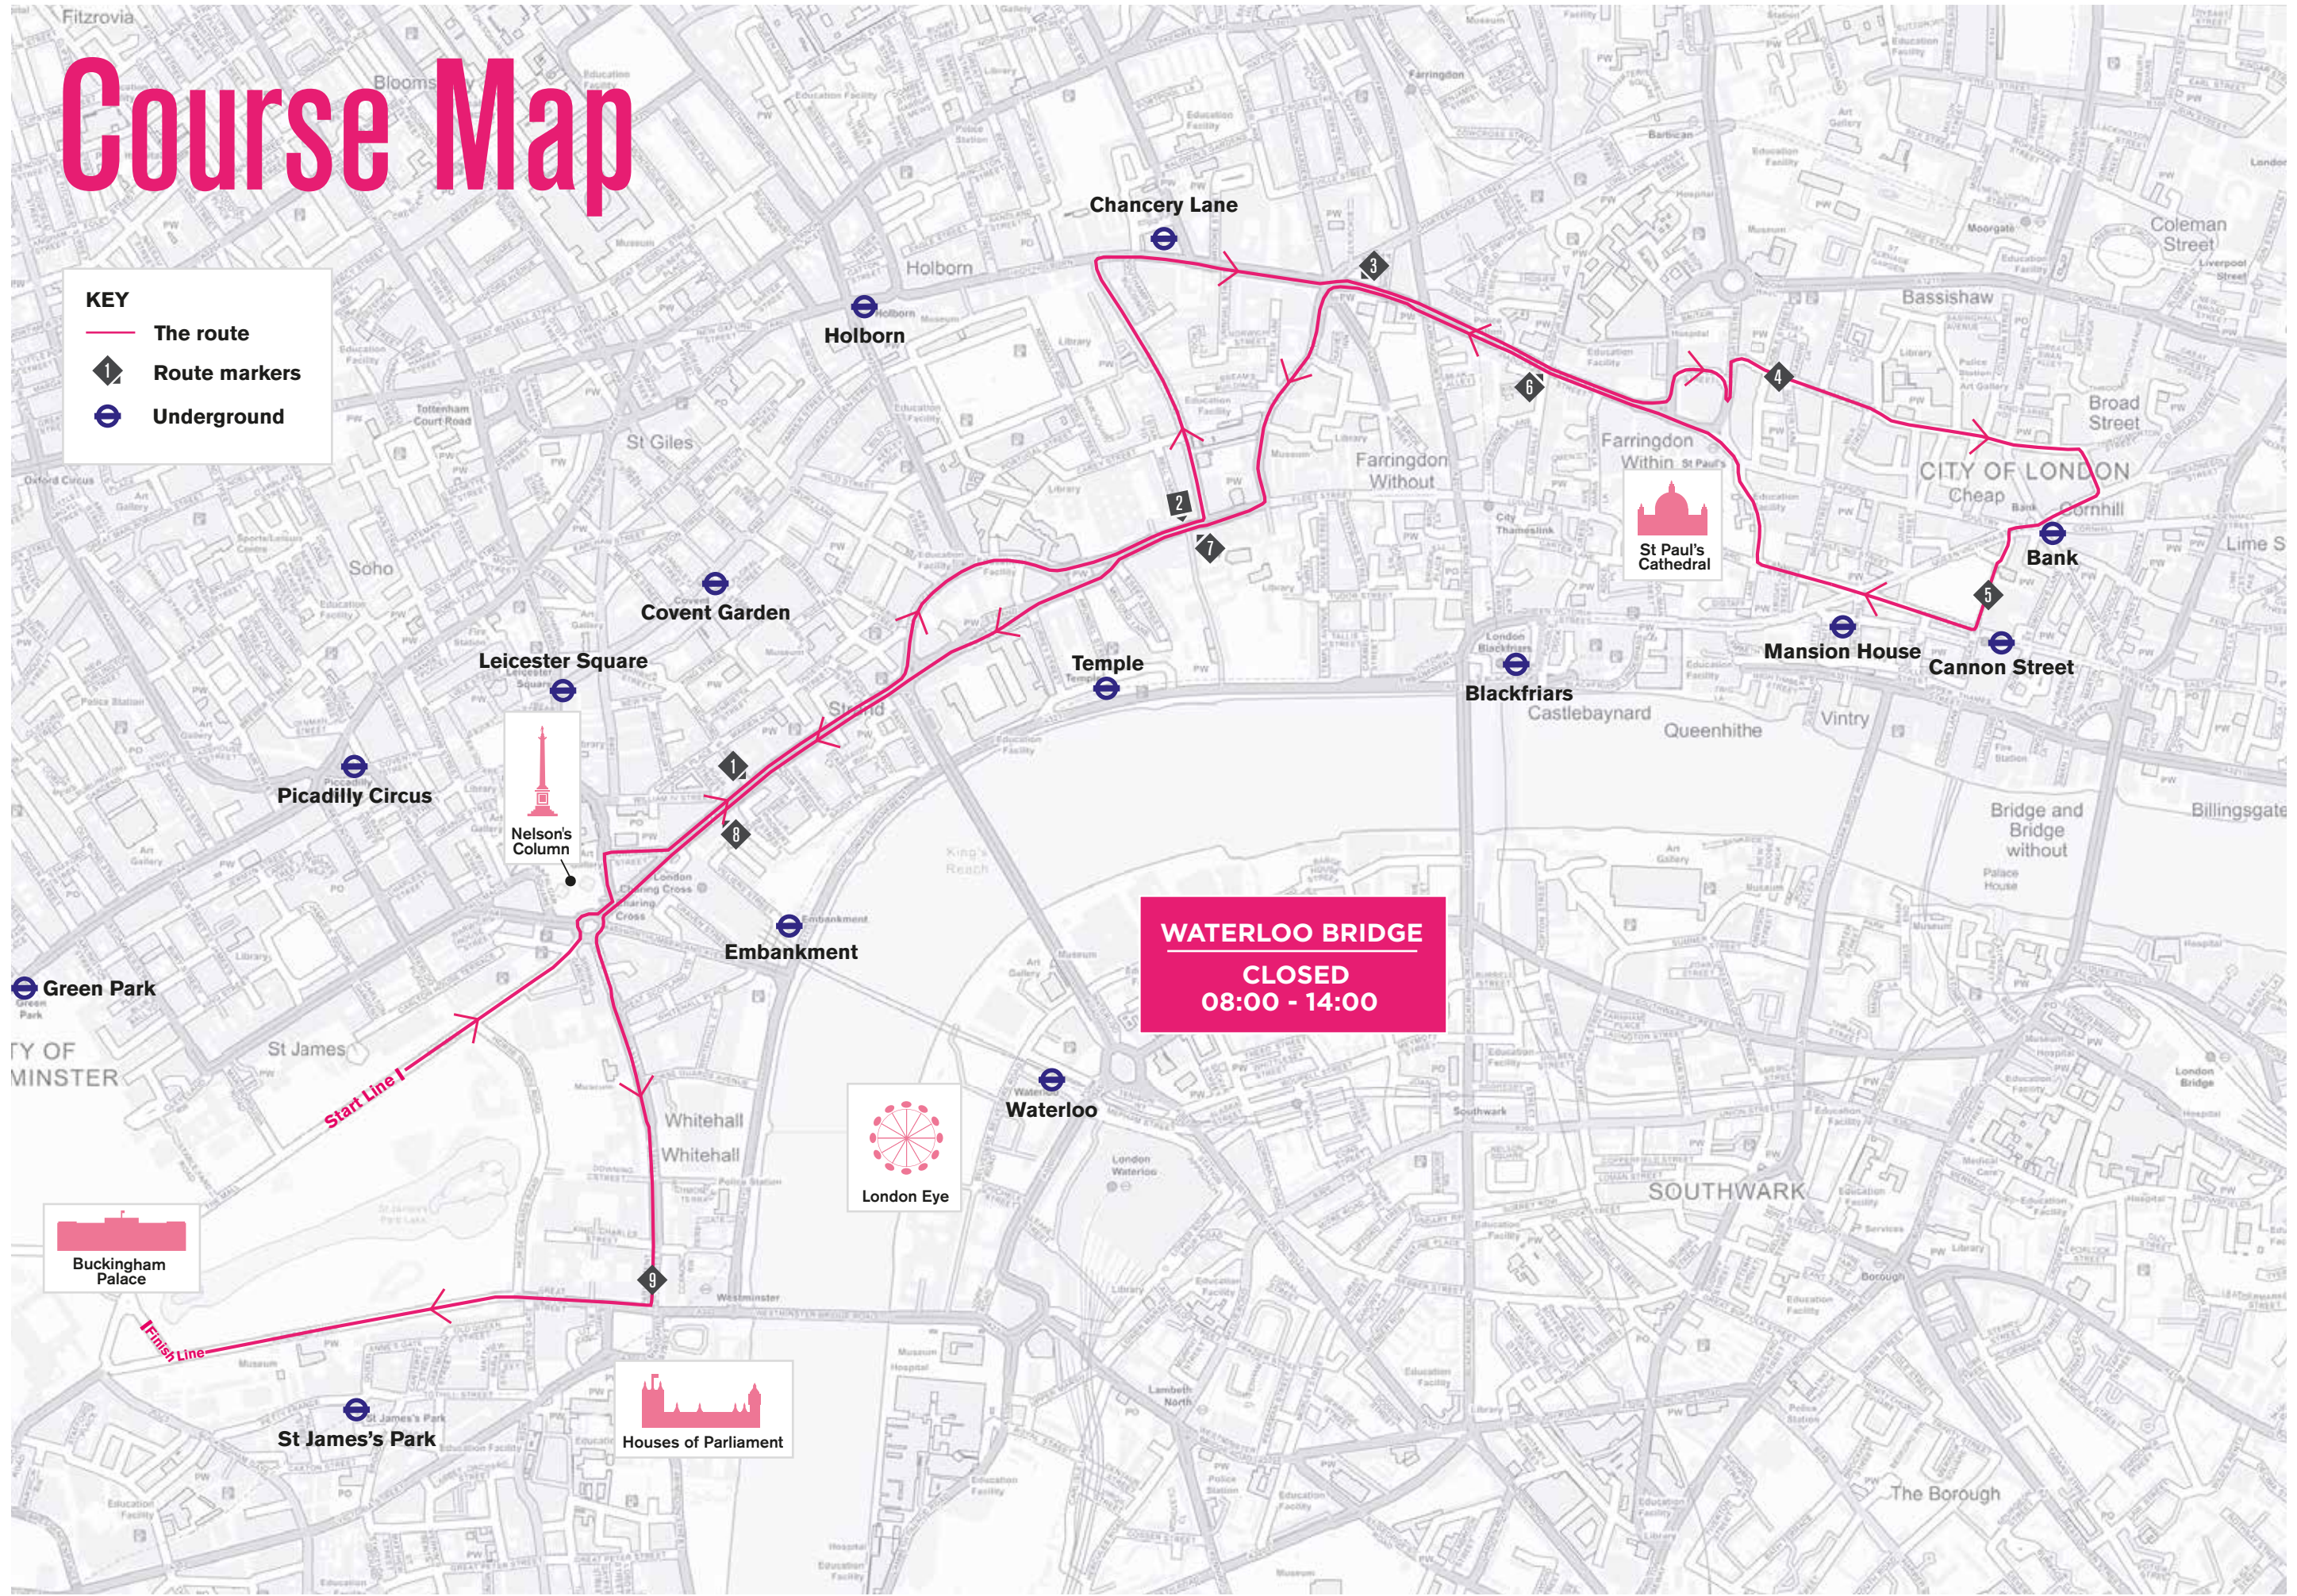

# Course Map

## KEY

-  The route
-  Route markers
-  Underground

**WATERLOO BRIDGE**  
CLOSED  
08:00 - 14:00